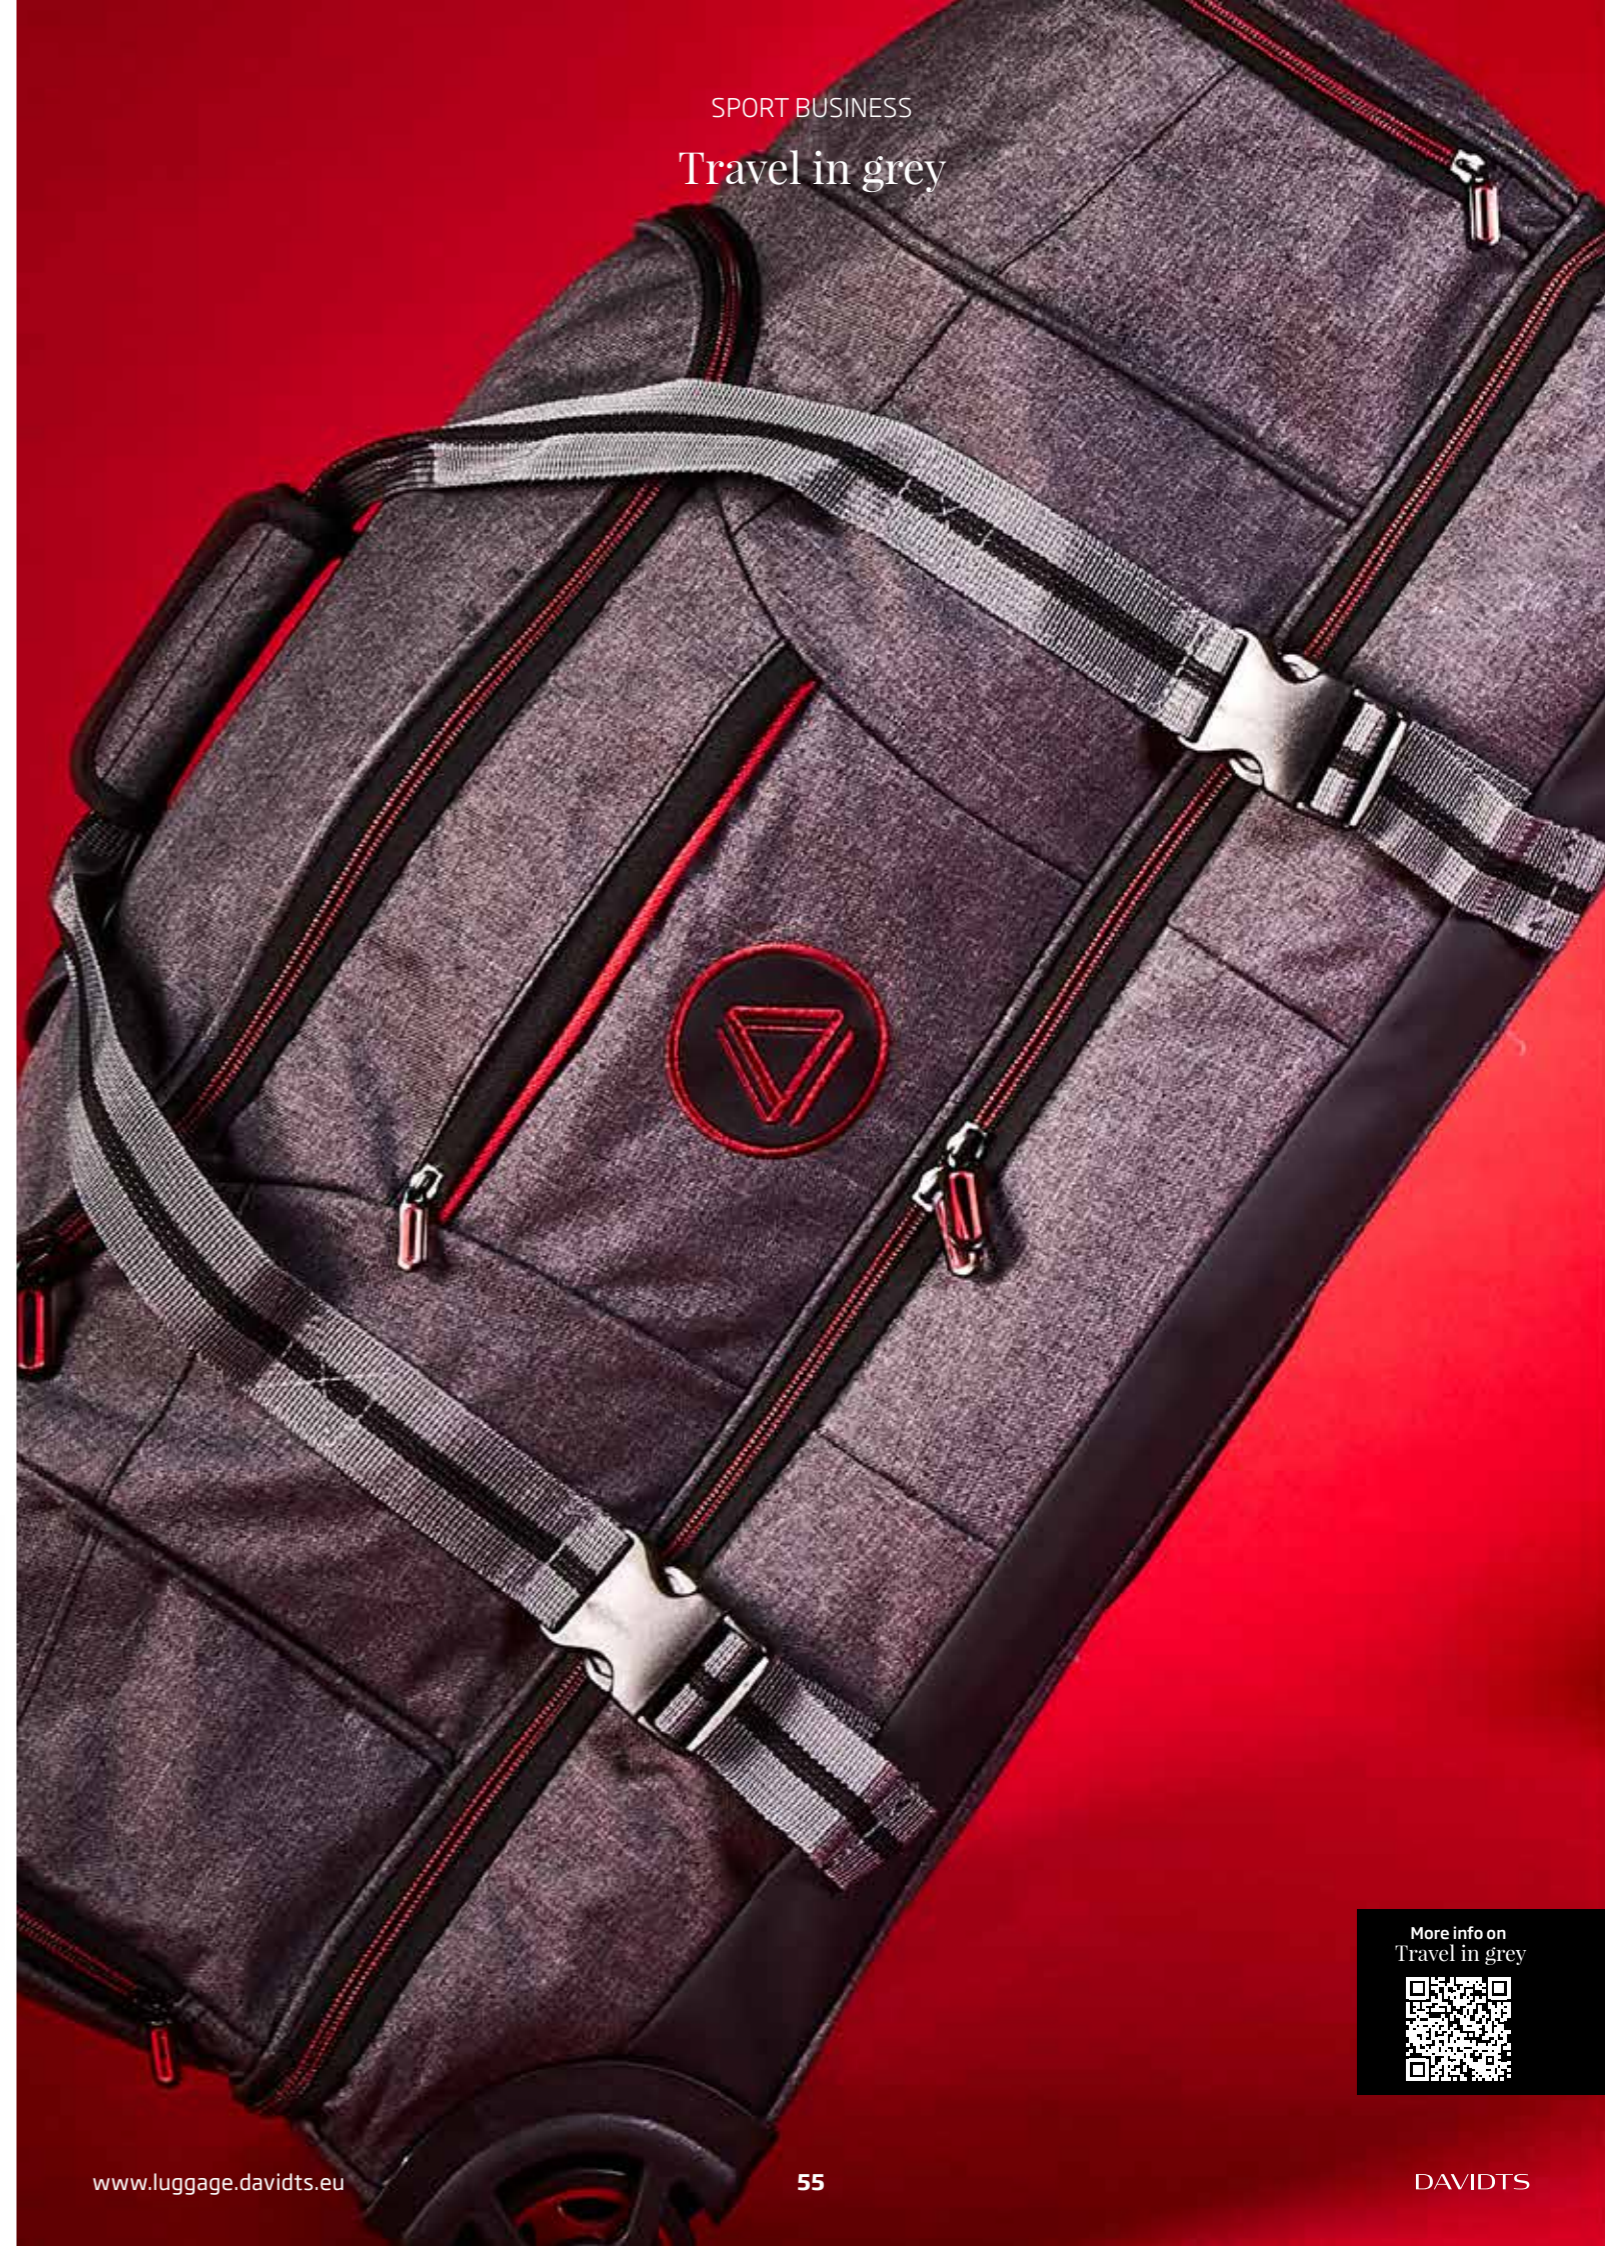

SPORT BUSINESS
Travel in grey

More info on
Travel in grey