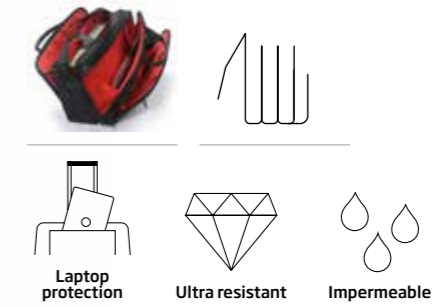

Multifunction Bag
BLACK & RED | TEXTILE (NYLON)

Reference	Height (cm)	Length (cm)	Width (cm)	Capacity (l)	Weight (Kg)	Computer size
A261700 01A	32	47	17	0	1,76	17"